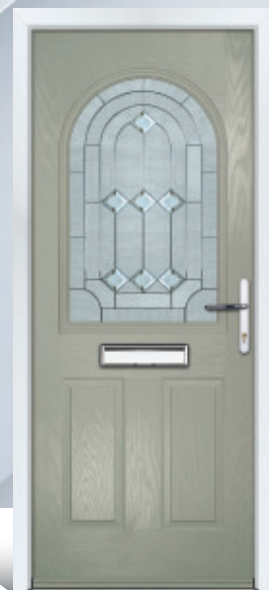

Door Colour: **Neptune**
Door Glass: **Venice**
Hardware Finish: **Chrome**