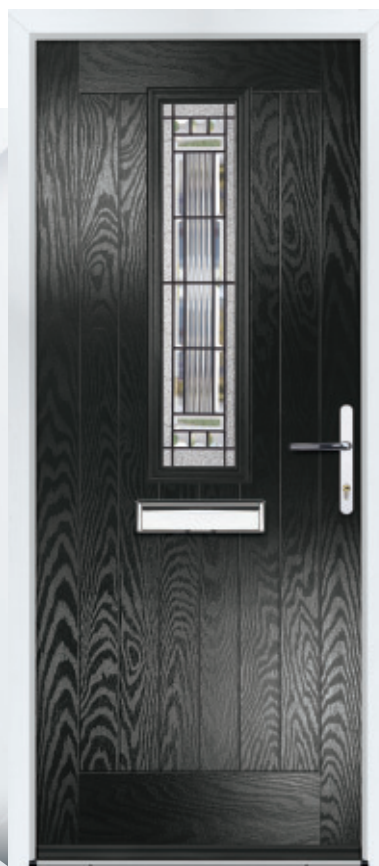

Door Colour: **Agate**
Door Glass: **Verona**
Hardware Finish: **Chrome**