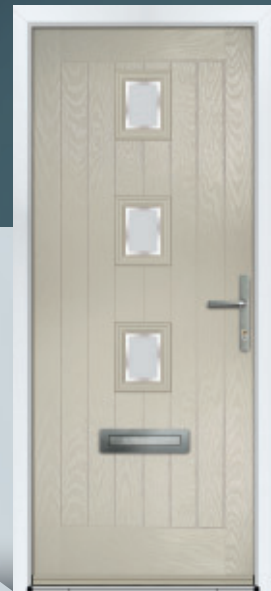

Door Colour: **Pebble**
Door Glass: **Naples**
Hardware Finish: **Pewter**