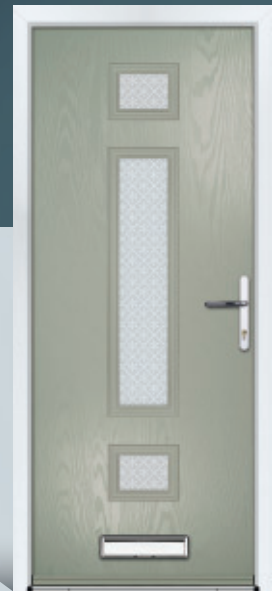

Door Colour: **Neptune**
Door Glass: **Pesaro**
Hardware Finish: **Chrome**