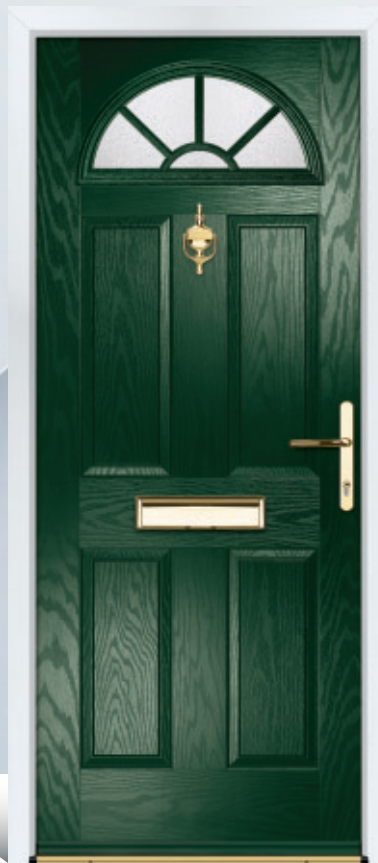

Door Colour: **Green**
Door Glass: **Grille Glazed**
Hardware Finish: **Gold**