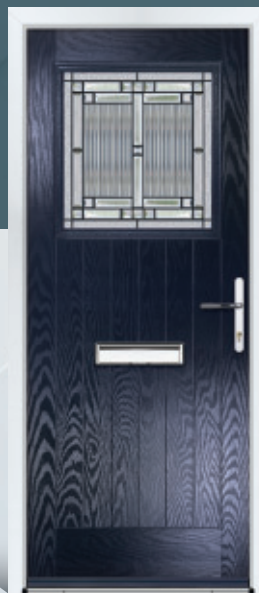

Door Colour: **Blue**
Door Glass: **Massa**
Hardware Finish: **Chrome**