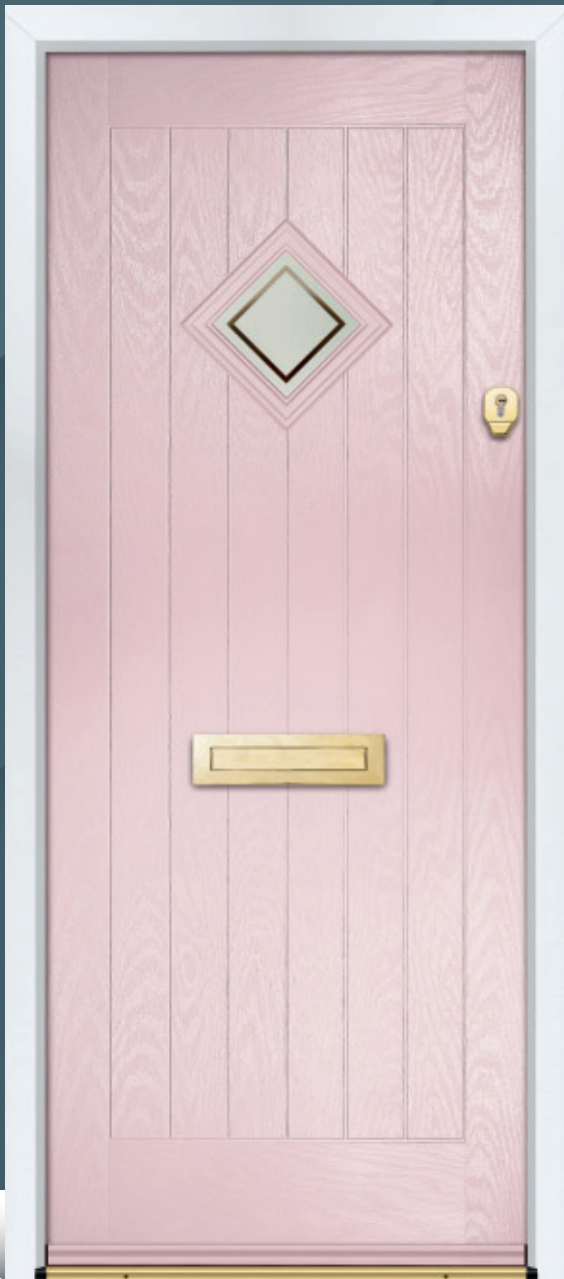

GEDDES & GLENISTA

A perfect combination of doors. The Geddes can be fitted with a pull escutcheon and slam lock for a traditional appearance. The Glenista is a modern twist of a traditional style.

Door Colour: **Candy Floss**
Door Glass: **Pavia**
Hardware Finish: **Gold**

GEDDES
OPTION