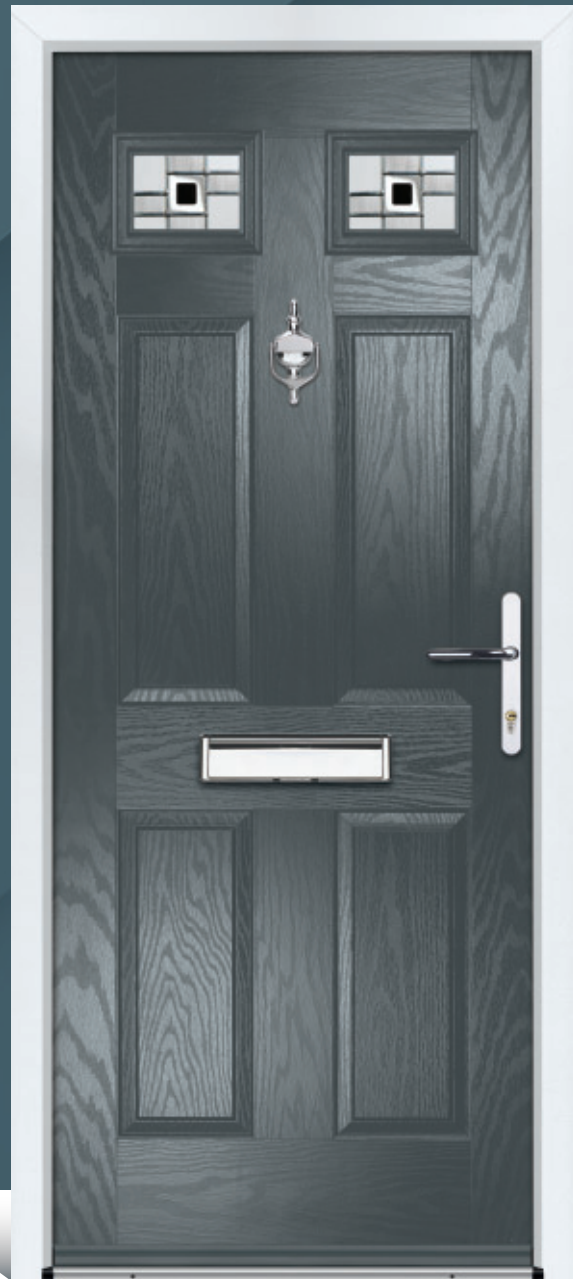

Door Colour: **Silver Grey**
Door Glass: **Massa**
Hardware Finish: **Chrome**

Door Colour: **Slate Grey**
Door Glass: **Modena**
Hardware Finish: **Chrome**