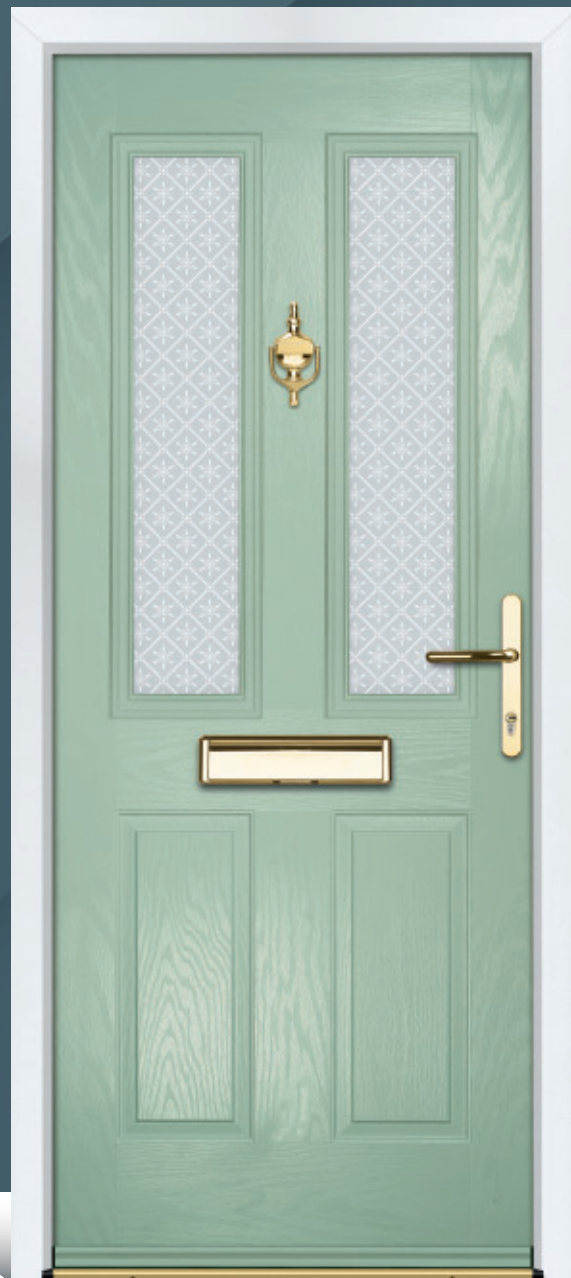

Door Colour: **Light Violet**
Door Glass: **Milan**
Hardware Finish: **Chrome**

Door Colour: **Chartwell**
Door Glass: **Pesaro**
Hardware Finish: **Gold**