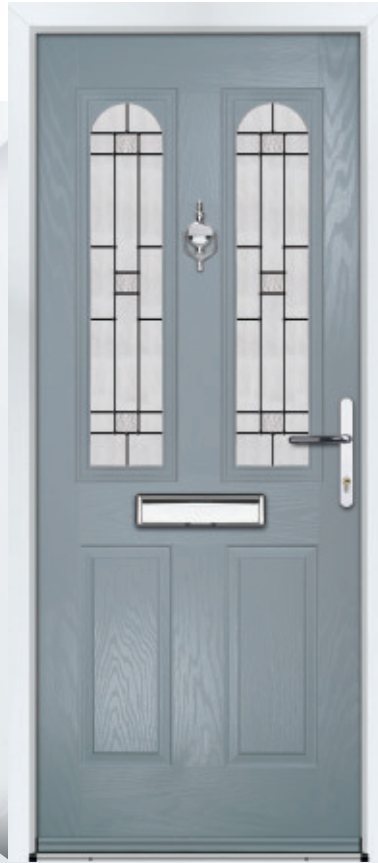

Door Colour: **Black**
Door Glass: **Tivoli**
Hardware Finish: **Chrome**