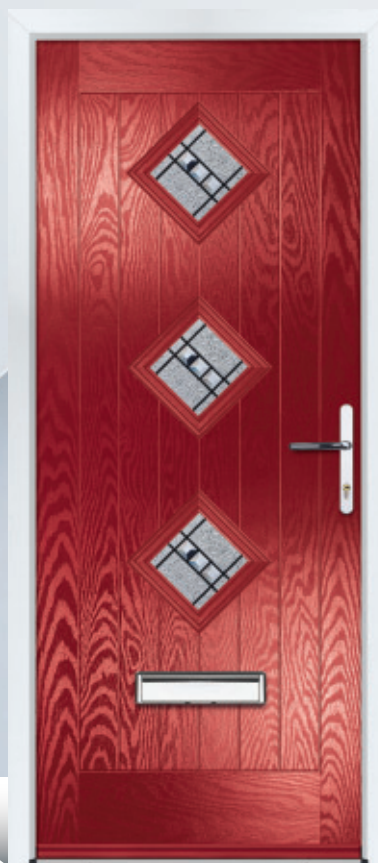

Door Colour: **Red**
Door Glass: **Massa**
Hardware Finish: **Chrome**