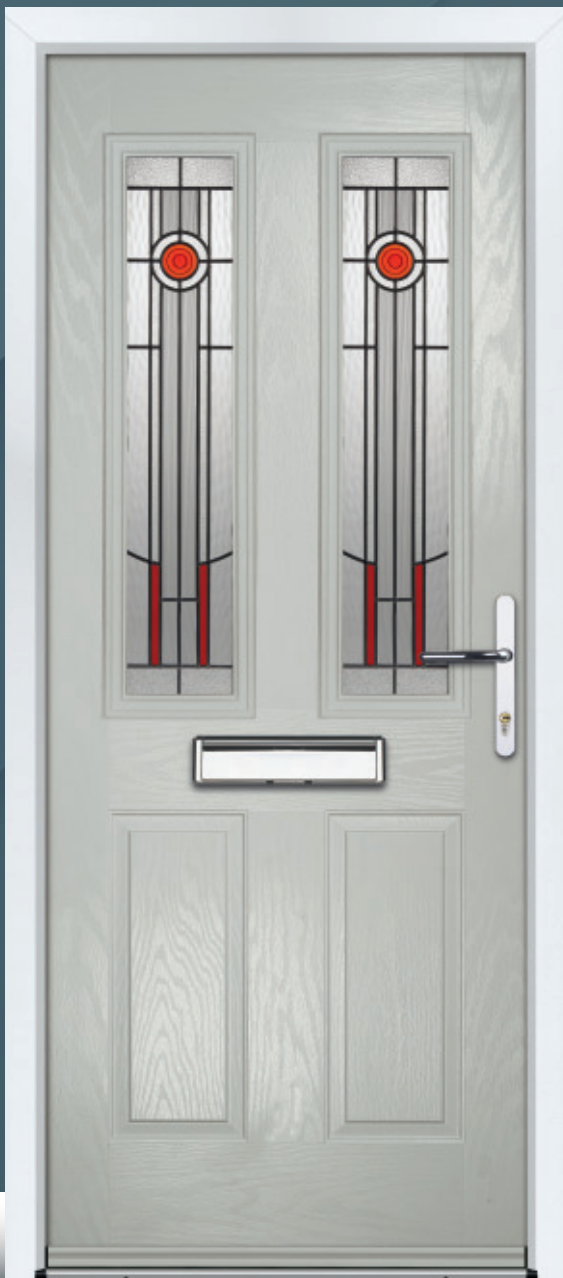

Door Colour: **Blue**
Door Glass: **Massa**
Hardware Finish: **Chrome**

Door Colour: **Silver Grey**
Door Glass: **Lecce**
Hardware Finish: **Chrome**

CHARLWOOD

This classic four panel door design is probably the most popular style and would grace any home, being suitable for many decorative glass designs.

Door Colour: **Agate**
Door Glass: **Turin**
Hardware Finish: **Chrome**