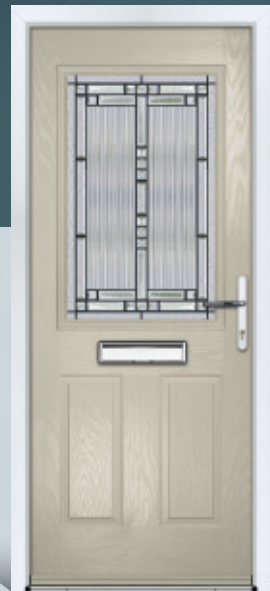

Door Colour: **Pebble**
Door Glass: **Massa**
Hardware Finish: **Chrome**