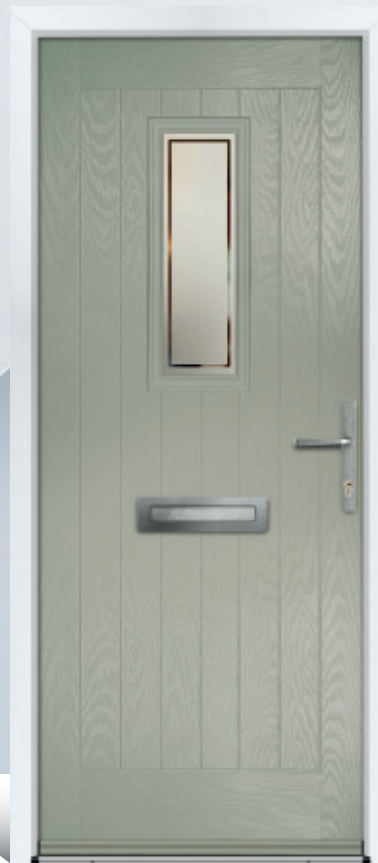

Door Colour: **Neptune**
Door Glass: **Pavia**
Hardware Finish: **Pewter**