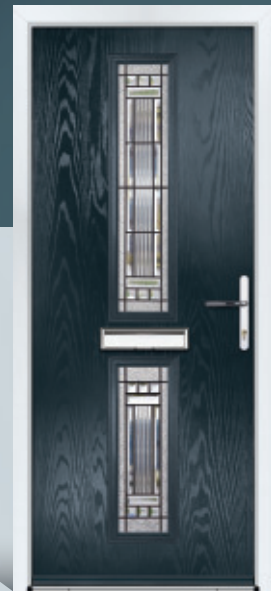

Door Colour: **Silver Grey**
Door Glass: **Verona**
Hardware Finish: **Chrome**