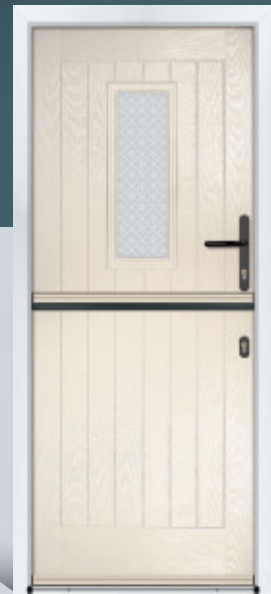

Door Style: **Stable Grove**
Door Colour: **Black**
Door Glass: **Massa**
Hardware Finish: **Chrome**