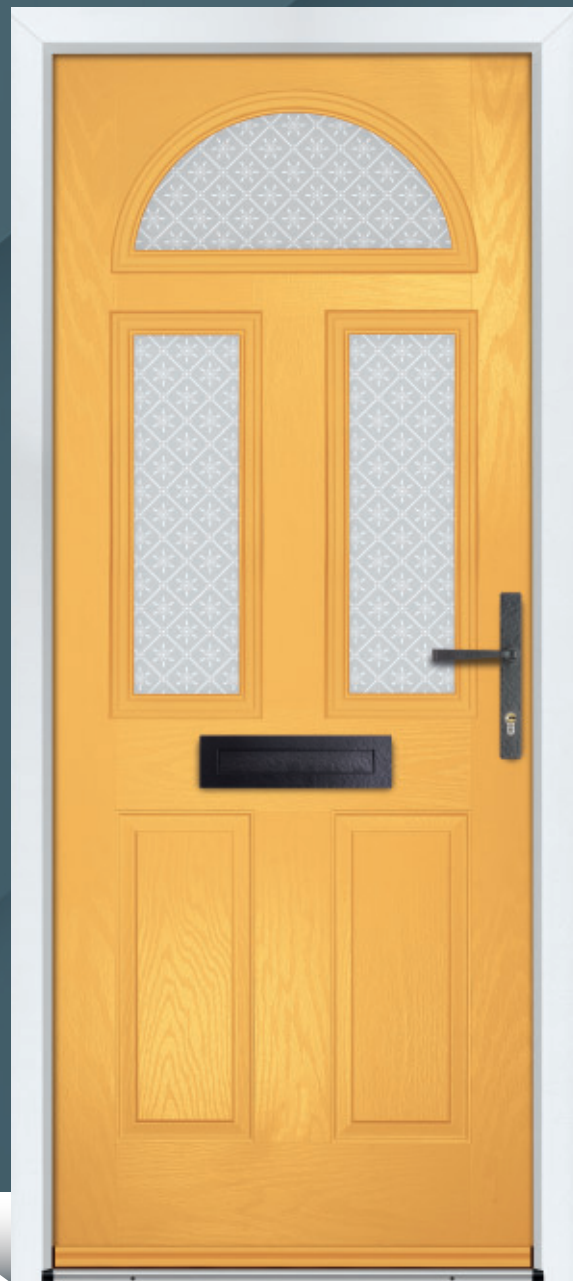

Door Colour: **Oxlip**
Door Glass: **Pesaro**
Hardware Finish: **Forged Black**