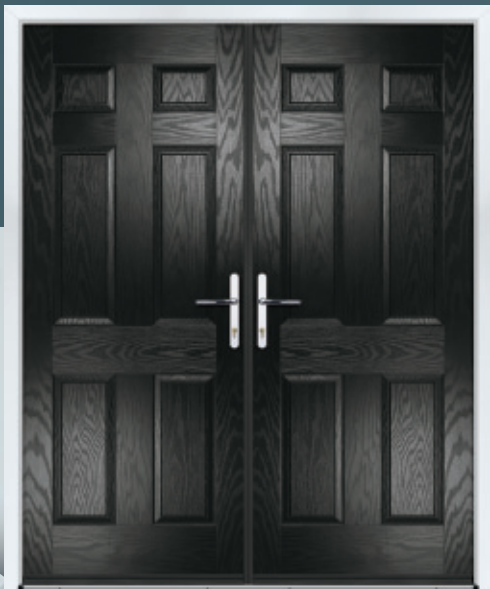

NEW FOR 2024

FRENCH DOORS

For the grandest of entrances and available in all our door styles and colours (sizes permitting). Choose from lever handle or contemporary pull bar configurations to suit your requirements.

Door Style: **Solid Aden**
Door Colour: **Black**
Hardware Finish: **Chrome**

Door Style: **Hanley**
Door Colour: **White**
Door Glass: **Stippolyte**
Hardware Finish: **Chrome**