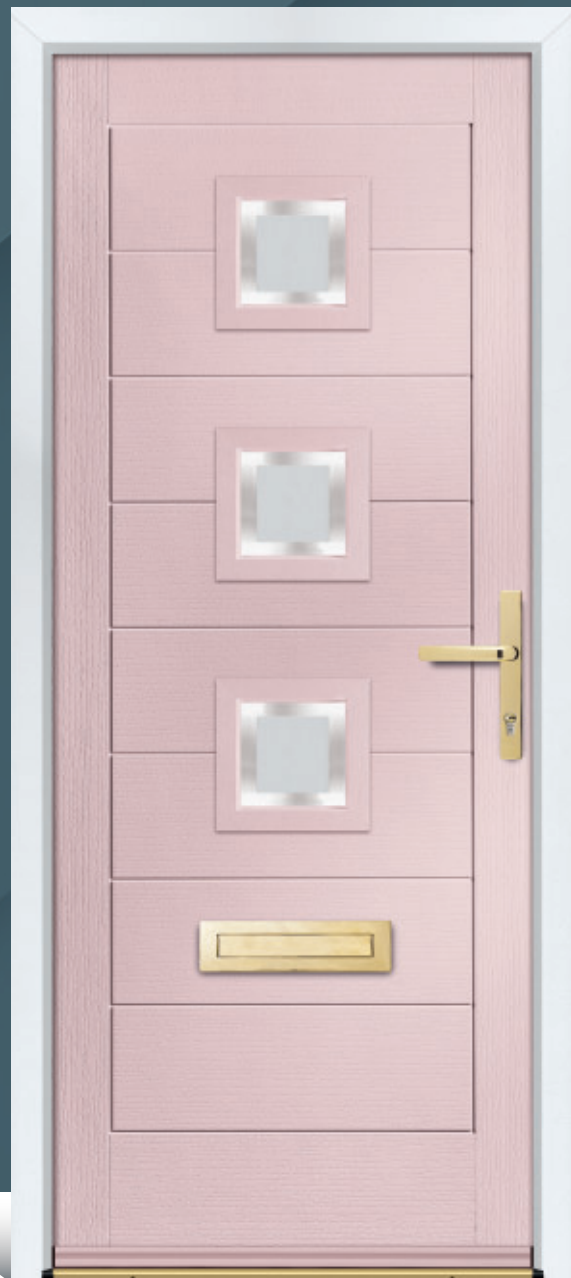

Door Colour: **Candy Floss**
Door Glass: **Naples**
Hardware Finish: **Gold**

MINDORA
OPTION