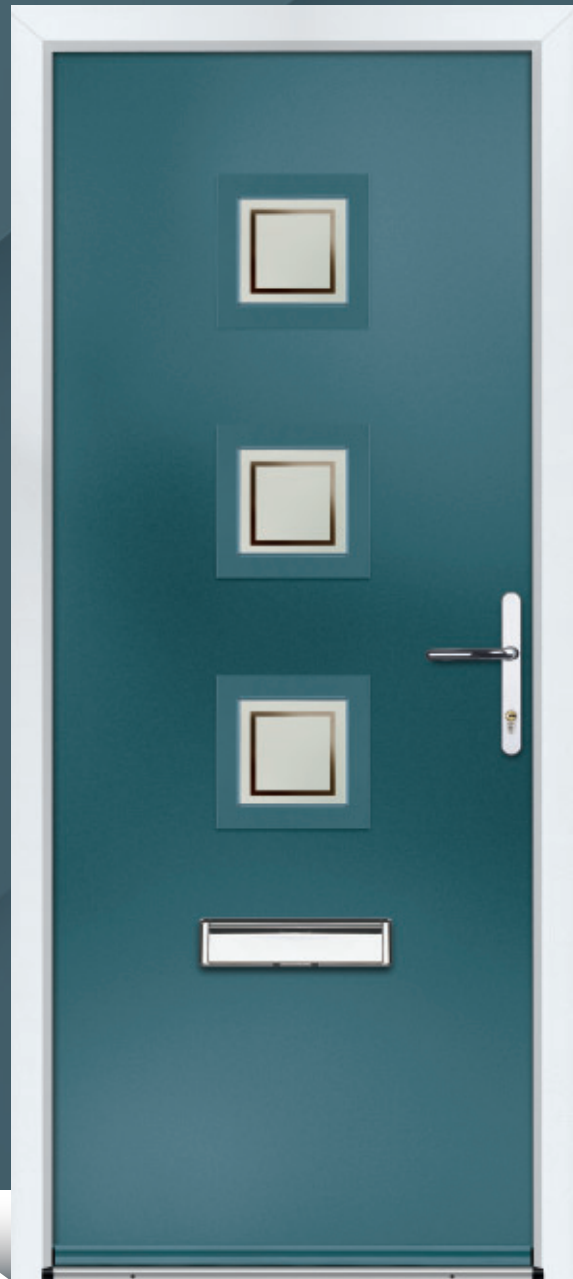

Door Colour: **Light Violet**
Door Glass: **Massa**
Hardware Finish: **Chrome**

Door Colour: **Deep Saxe Blue**
Door Glass: **Pavia**
Hardware Finish: **Chrome**

VIENNA
OPTION