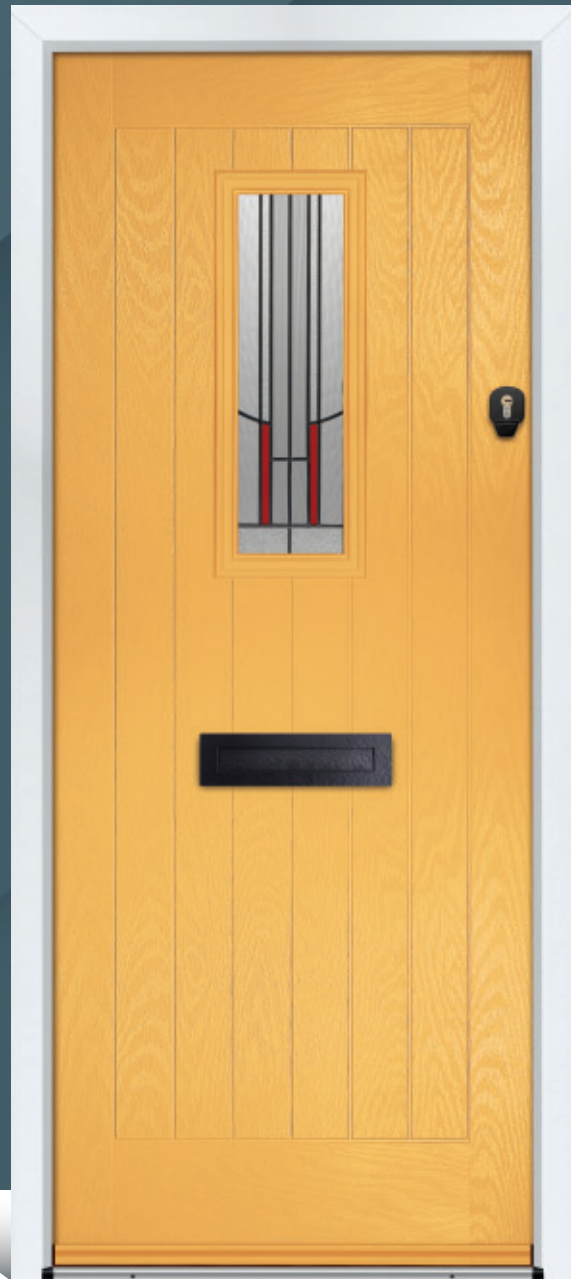

Door Colour: **Black**
Door Glass: **Florence**
Hardware Finish: **Chrome**

Door Colour: **Oxlip**
Door Glass: **Turin**
Hardware Finish: **Forged Black**