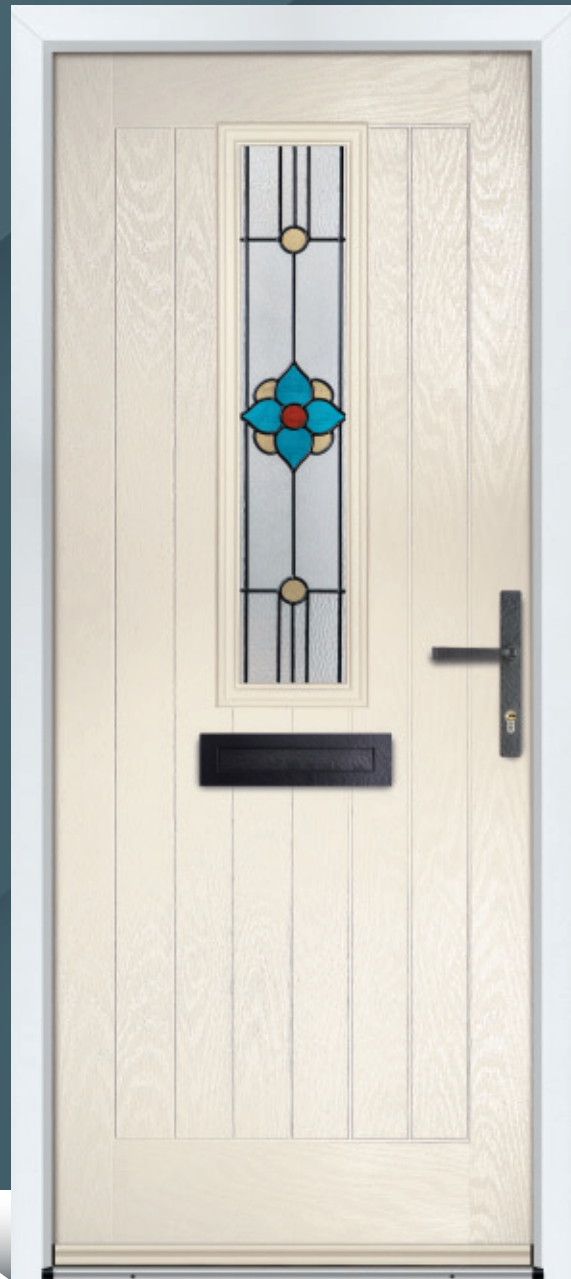

Door Colour: **Cream**
Door Glass: **Lecce**
Hardware Finish: **Forged Black**