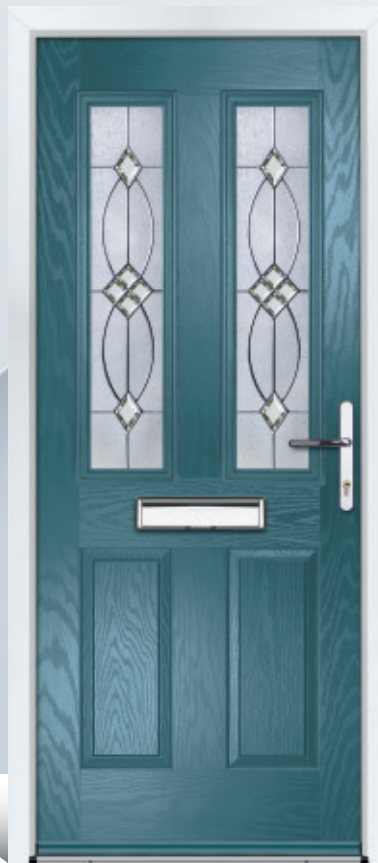

Door Colour: **Deep Saxe Blue**
Door Glass: **Rovigo**
Hardware Finish: **Chrome**