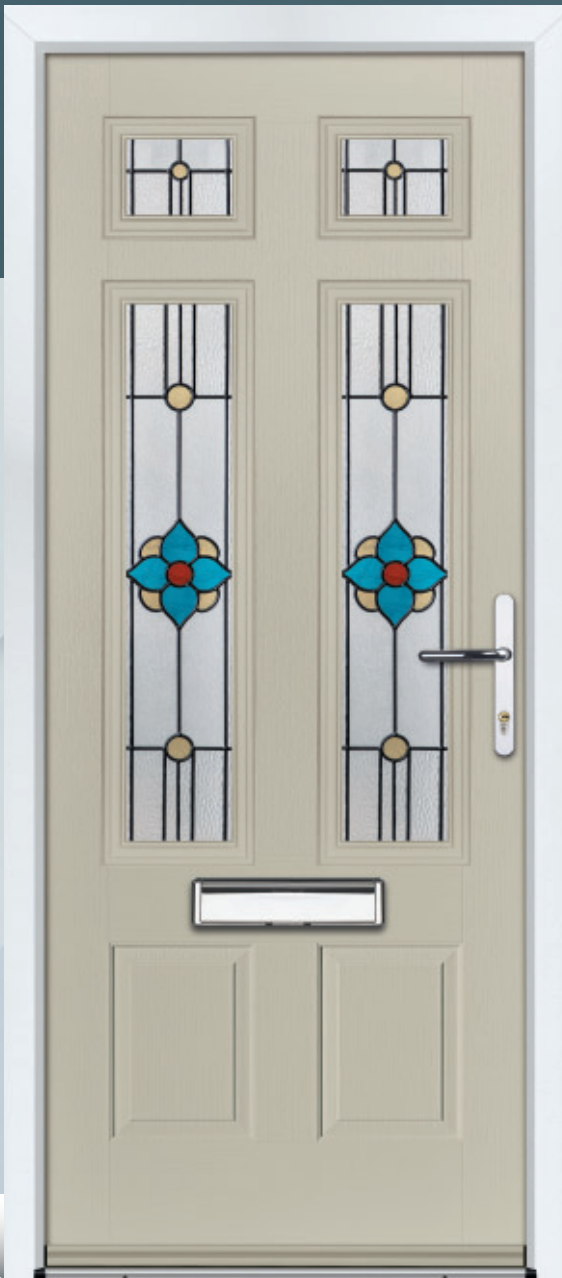

NEW FOR 2024

COTTON

Stand out from the crowd! The Cotton is a combination of both traditional and contemporary depending on your glass choice.

Door Colour: **Anthracite**
Door Glass: **Modena**
Hardware Finish: **Chrome**

Door Colour: **Cream**
Door Glass: **Naples**
Hardware Finish: **Chrome**

Door Colour: **Pebble**
Door Glass: **Lecce**
Hardware Finish: **Chrome**

Door Colour: **Light Violet**
Door Glass: **Milan**
Hardware Finish: **Chrome**

Door Colour: **Black**
Door Glass: **Massa**
Hardware Finish: **Chrome**