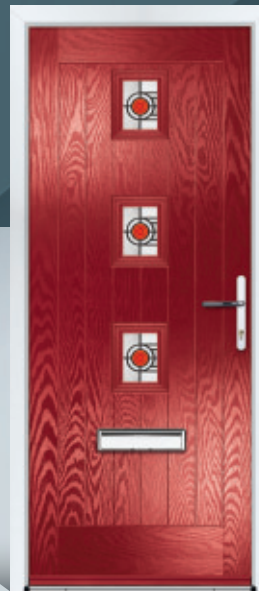

Door Colour: **Red**
Door Glass: **Turin**
Hardware Finish: **Chrome**