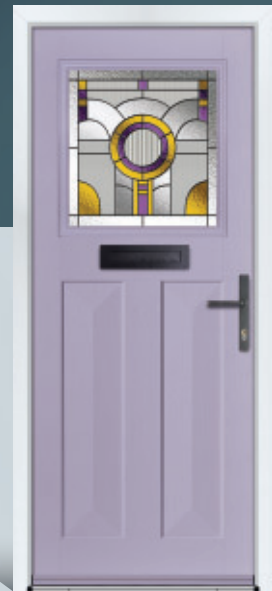

Door Colour: **Light Violet**
Door Glass: **Jazz**
Hardware Finish: **Forged Black**